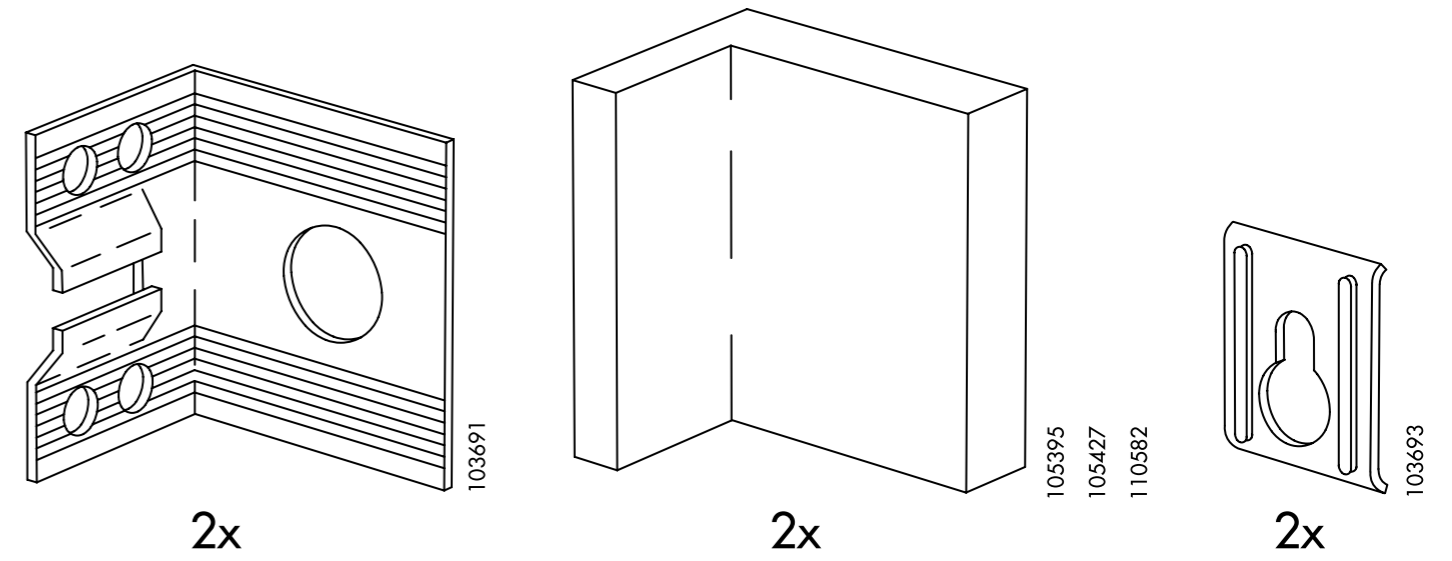

# AKURUM

ENGLISH  
FRANÇAIS  
ESPAÑOL

**ENGLISH**

NOTE! Screws or fittings to fix the furniture/object to the wall/ceiling are not included. Choose screws and fittings that are specially suited to the material in your wall/ceiling and have sufficient holding power. If you are uncertain, contact your local specialised retailer.

**1**

2

6

5

3

4

**ENGLISH**

Appr 0,63 cm/1/4 in. shorter than the cabinet.

**FRANÇAIS**

Longueur : env. 0,63cm/1/4" de moins que la structure.

**ESPAÑOL**

Aprox. 0,63 cm más corto que el armario.