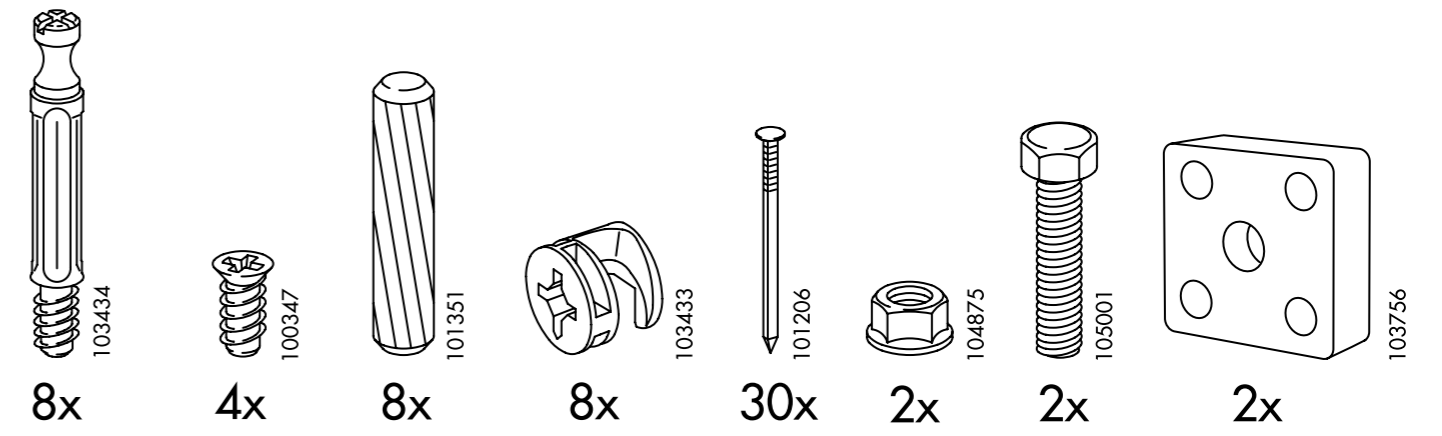

# AKURUM

ENGLISH  
FRANÇAIS  
ESPAÑOL

**ENGLISH**

NOTE! Screws or fittings to fix the furniture/object to the wall/ceiling are not included. Choose screws and fittings that are specially suited to the material in your wall/ceiling and have sufficient holding power. If you are uncertain, contact your local specialised retailer.

**1**

2

6

5

3

4

**ENGLISH**

Appr 0,63 cm/1/4 in. shorter than the cabinet.

**FRANÇAIS**

Longueur : env. 0,63cm/1/4" de moins que la structure.

**ESPAÑOL**

Aprox. 0,63 cm más corto que el armario.